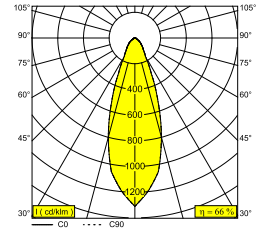

[View on website](#)

General info

LOCATION	indoor
INSTALLATION	Ceiling Recessed
CUTOUT SHAPE/SIZE (MM)	round - 76
RECESSED DEPTH (MM)	50
THICKNESS OF MOUNTING SURFACE (MM)	min.5
INGRESS PROTECTION	IP20
WEIGHT (KG)	0.3
ADJUSTABILITY	non adjustable
INFORMATION	LENS FL-36° EXCL.LED POWER SUPPLY 350mA-DC

Electrical info

CLASS	III
DIM TYPE	depending on power supply
ENERGY CLASS	E

Lightsource info

LIGHTSOURCE NAME	LED
LIGHTSOURCE	LED array 5,8W / CRI>90 (R9: 60) / 2700K / 753lm
TM-30 VALUES	rf: 89 / Rg: 100
SDCM	SDCM1
RISKGROUP	RG1
LM80	L90B10 > 50000
LED TECHNICS (LIGHT SOURCE)	753lm // 5,8W // 129lm/W
LED TECHNICS (LUMINAIRE)	497lm // 7W // 75lm/W

Requirements

LED POWER SUPPLY 350mA-DC DIM

Options

PLASTERKIT 101